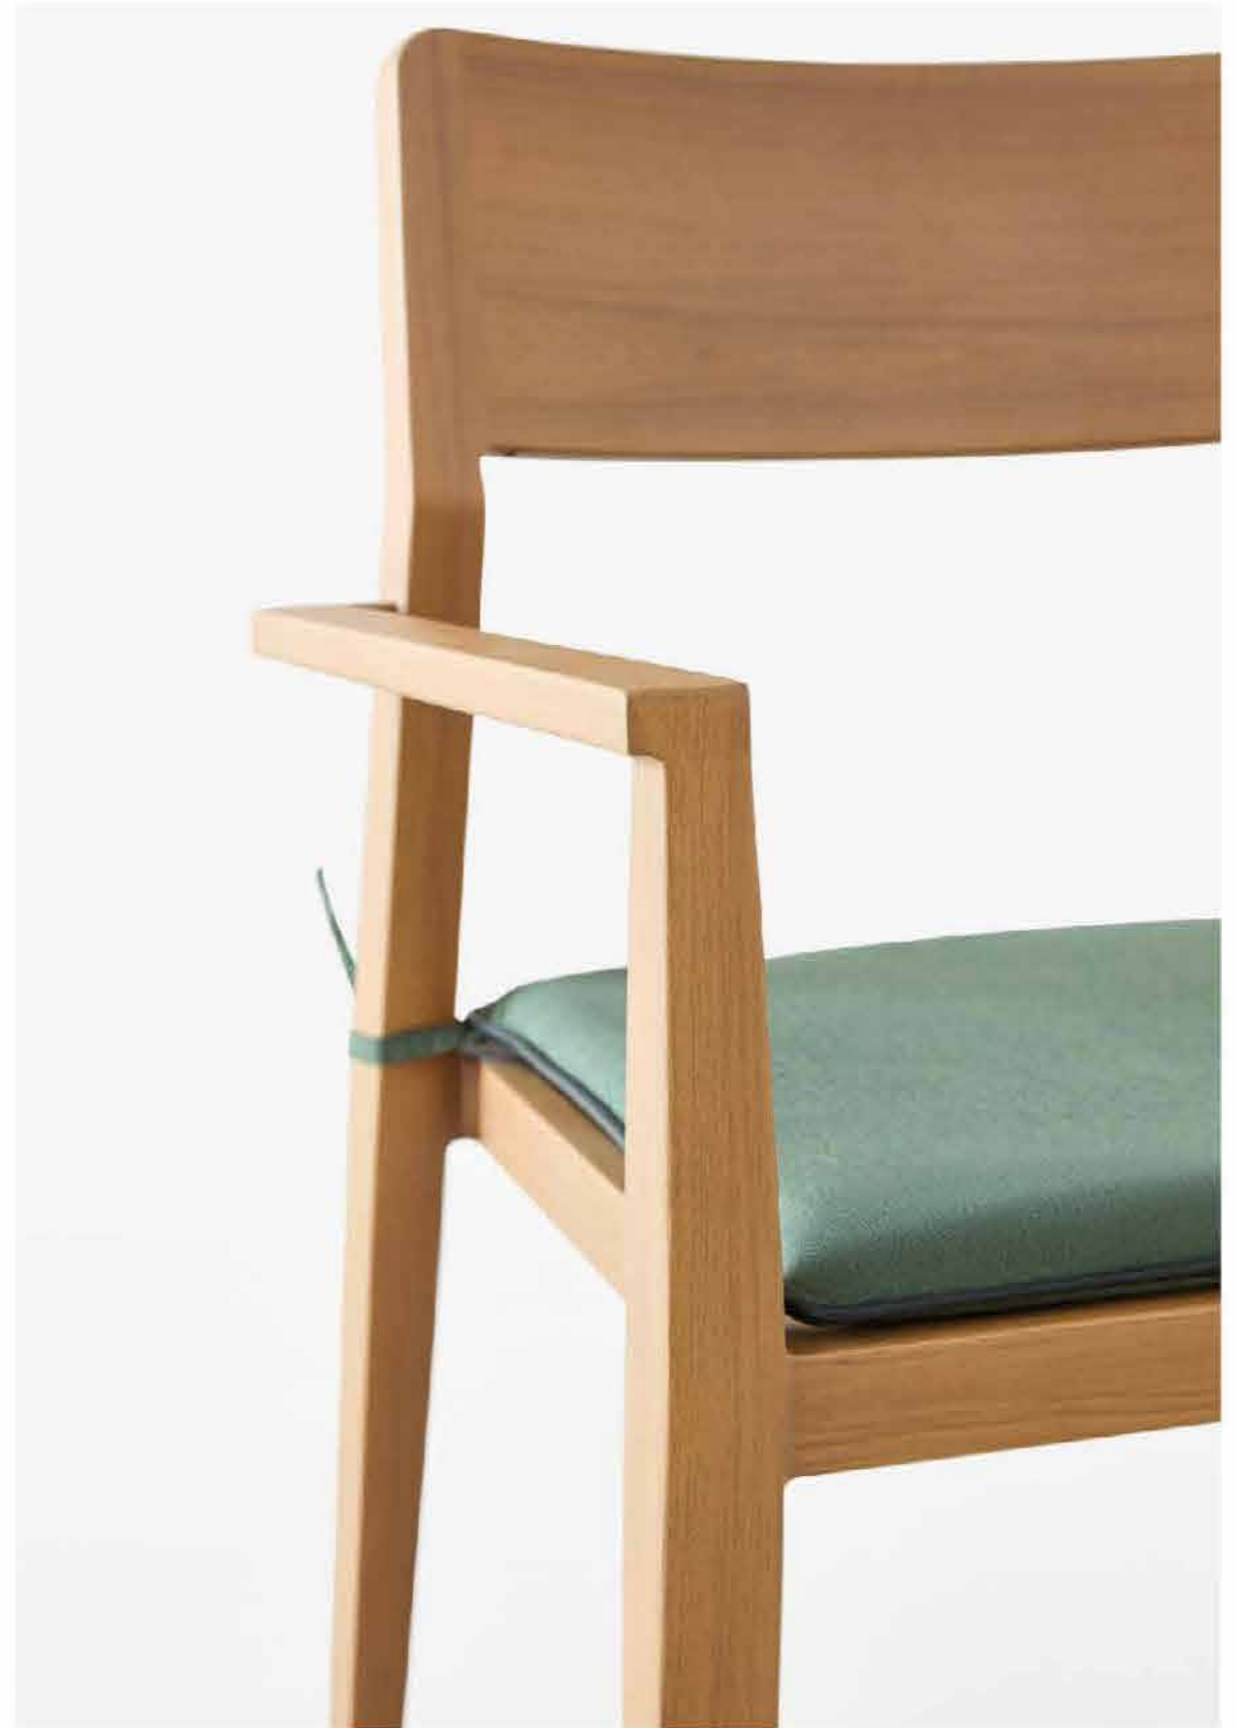

# Milos Weave Seating

H840xSH470xW440xD550mm  
Stack 5pcs

H840xSH470xW580xD550mm  
Stack 5pcs

H1050xSH760xW415xD530mm  
Stack 3pcs