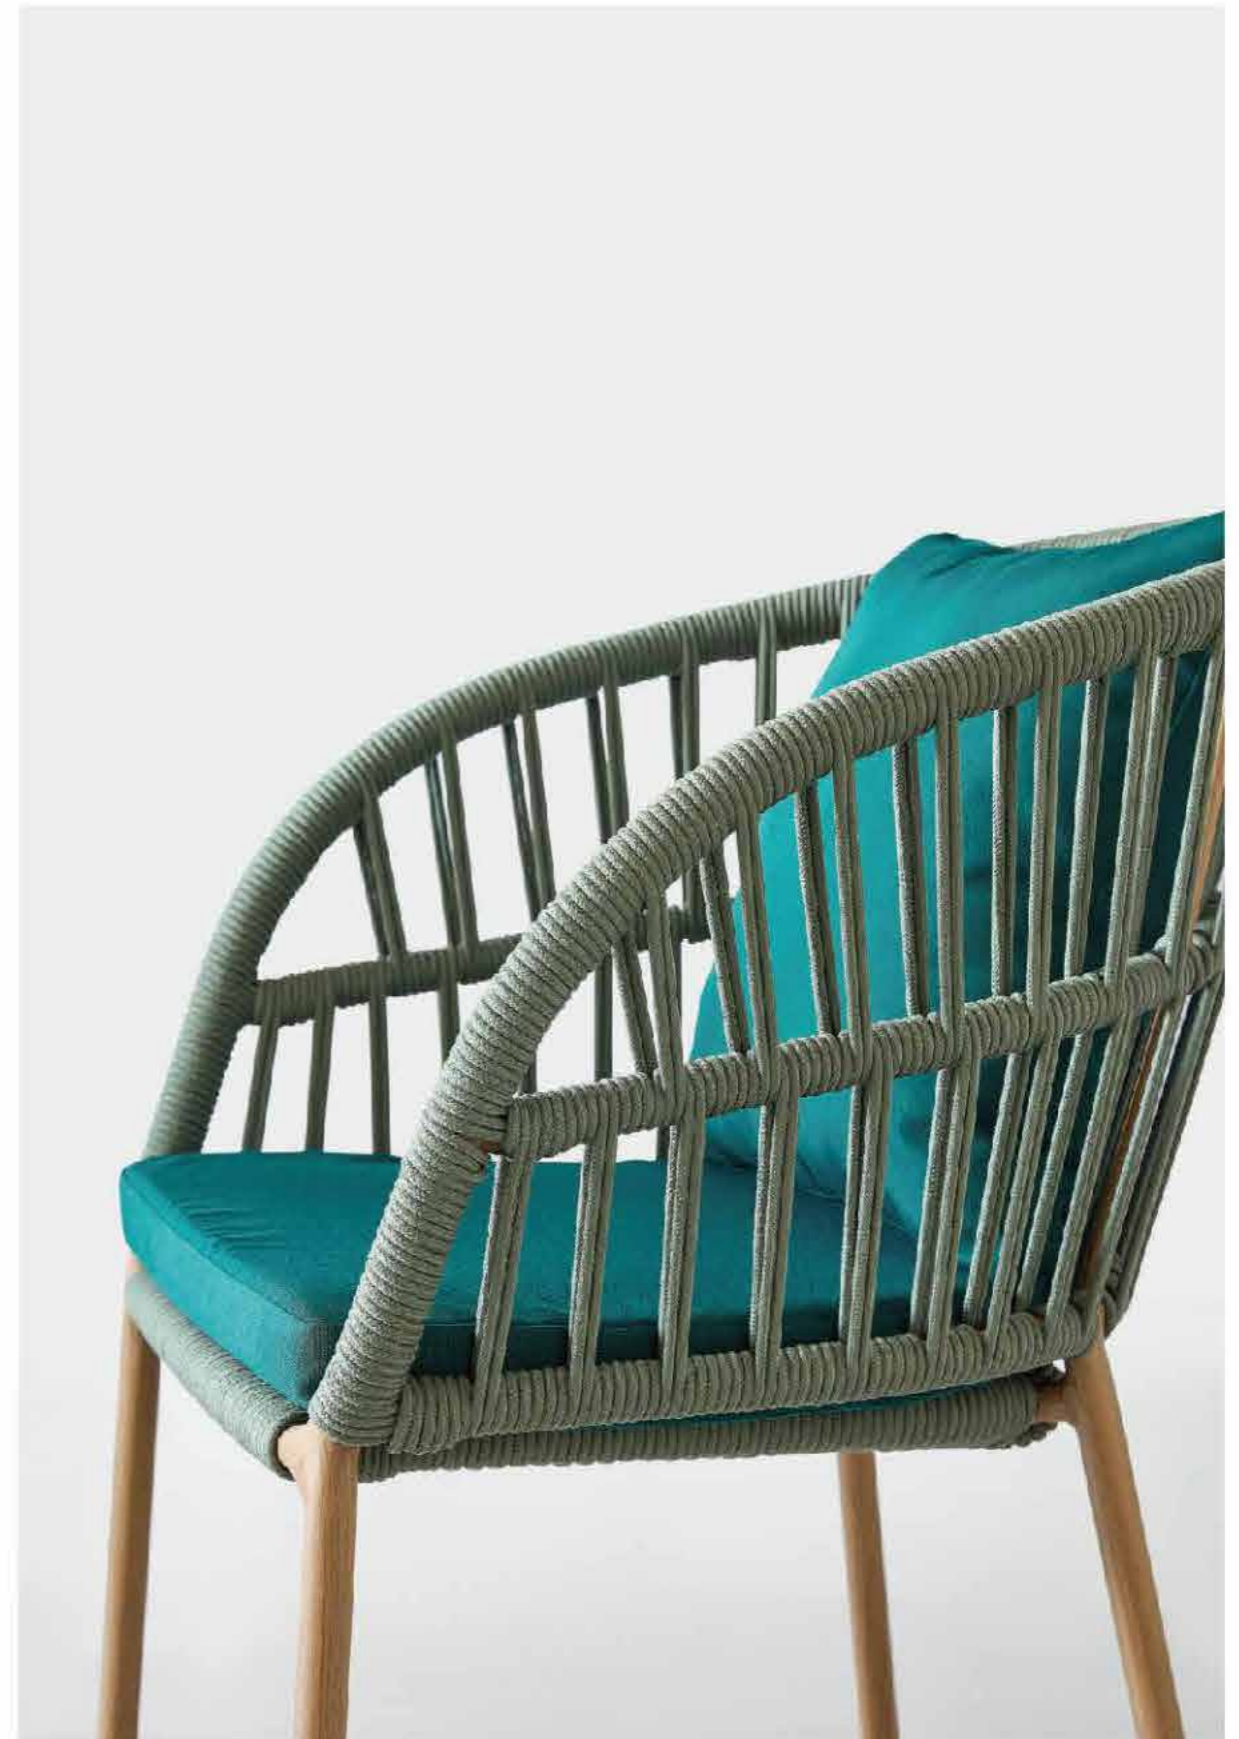

# Paros Rope Seating

# Products

H865xSH475xAW615xD670mm  
Can not stack

With green seat cushion

With white seat cushion